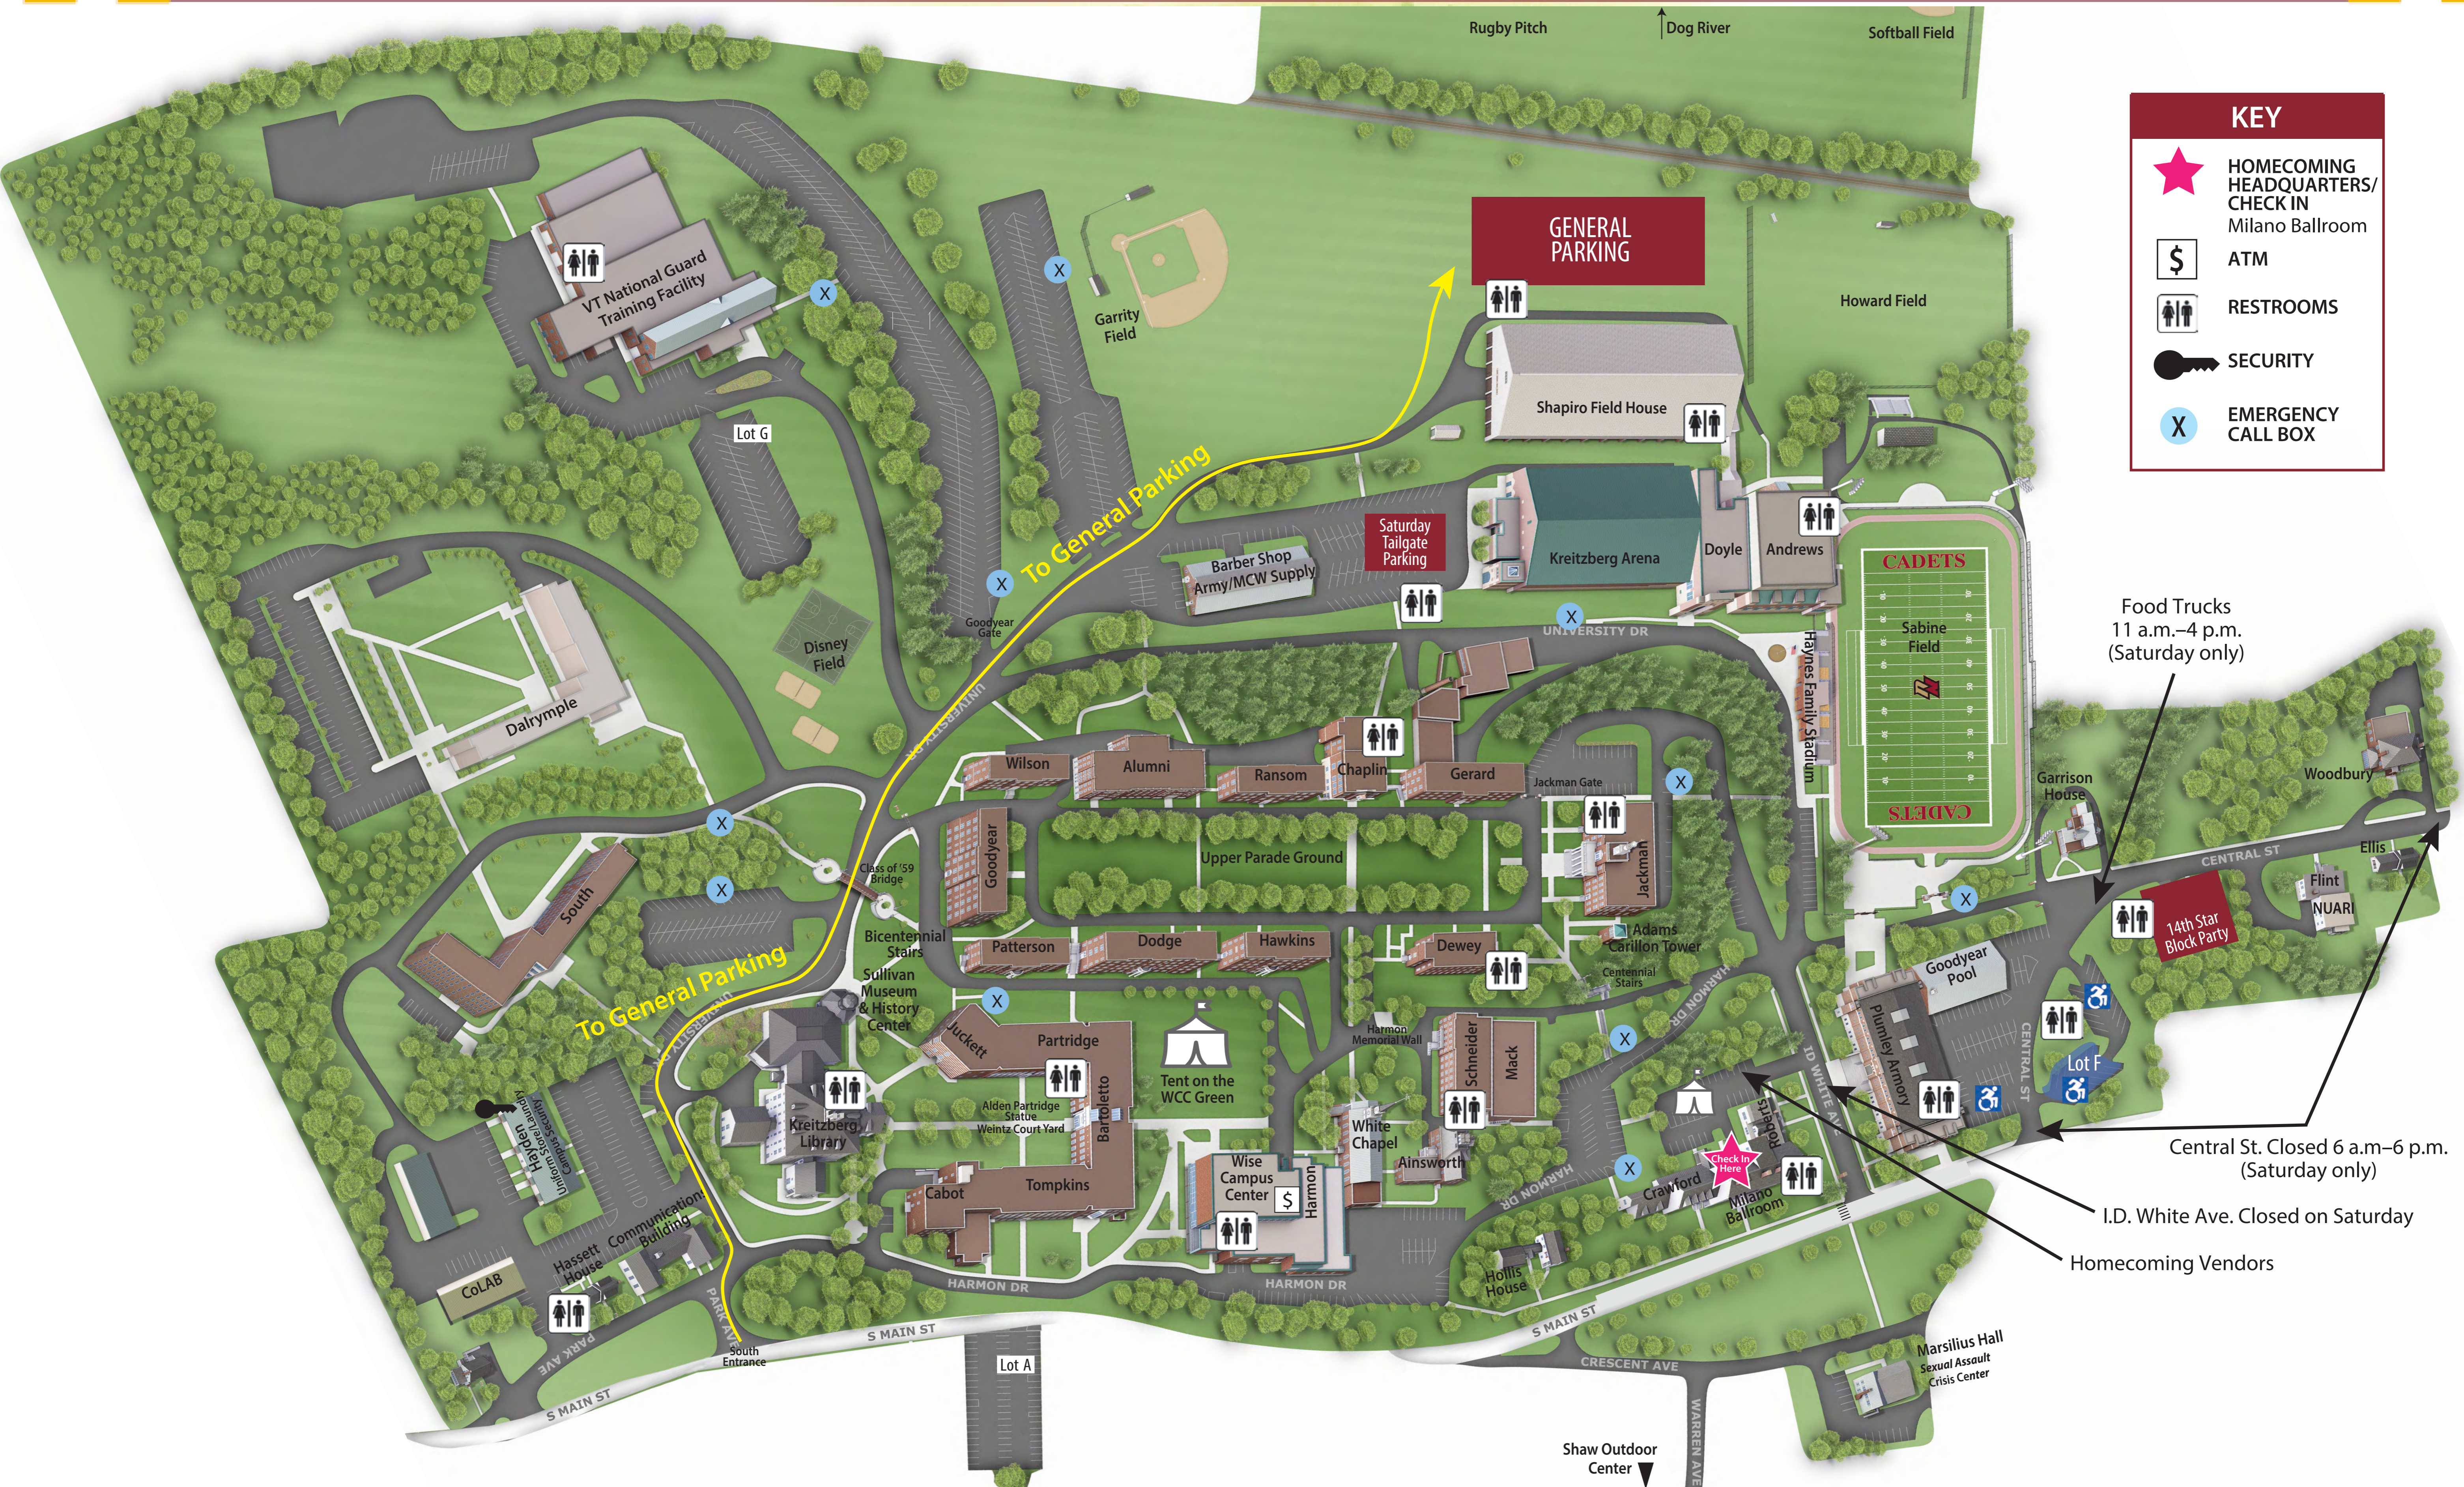

NORWICH UNIVERSITY

CAMPUS MAP

KEY

-  **HOMECOMING HEADQUARTERS/ CHECK IN**
Milano Ballroom
-  **ATM**
-  **RESTROOMS**
-  **SECURITY**
-  **EMERGENCY CALL BOX**

Food Trucks
11 a.m.–4 p.m.
(Saturday only)

14th Star
Block Party

Central St. Closed 6 a.m.–6 p.m.
(Saturday only)

I.D. White Ave. Closed on Saturday

Homecoming Vendors

Shaw Outdoor
Center

Marsilius Hall
Sexual Assault
Crisis Center